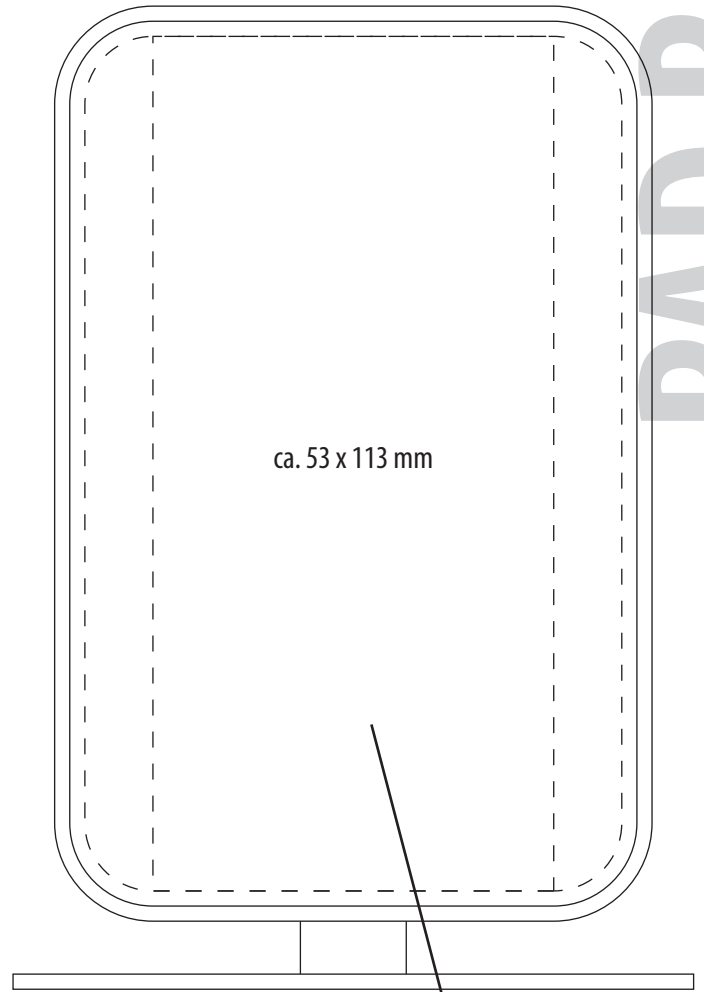

WEATHER STATION **REEVES-RAYMORE** (51462)

FRONT

BACK

Magnetwand/
magnetic board

PAD PRINT

WEATHER STATION **REEVES-RAYMORE** (51462)

TOP

Scale: 1/2